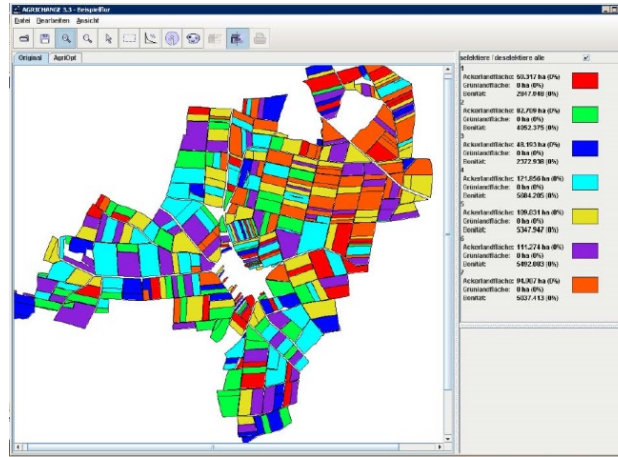

AgriChange & AgriOpt

- ✓ Easy to use
- ✓ Start within minutes
- ✓ Considers
 - farm sizes
 - quality of soil
 - EU subsidies
 - other constraints

Original farmland distribution

drag & drop
pre- and post-optimization