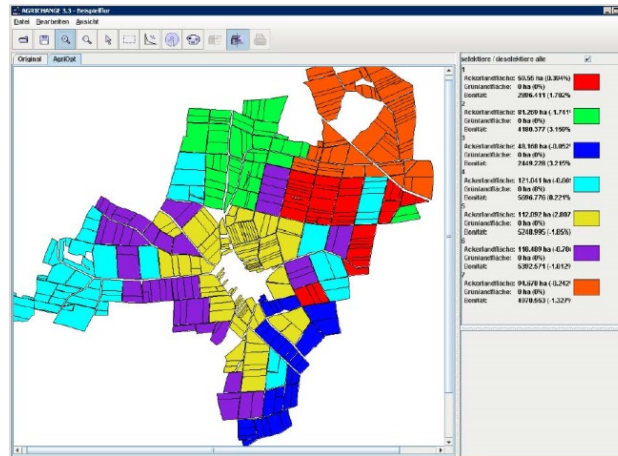

AgriChange & AgriOpt

- ✓ Easy to use
- ✓ Start within minutes
- ✓ Considers
 - farm sizes
 - quality of soil
 - EU subsidies
 - other constraints

Original farmland distribution

drag & drop
pre- and post-optimization