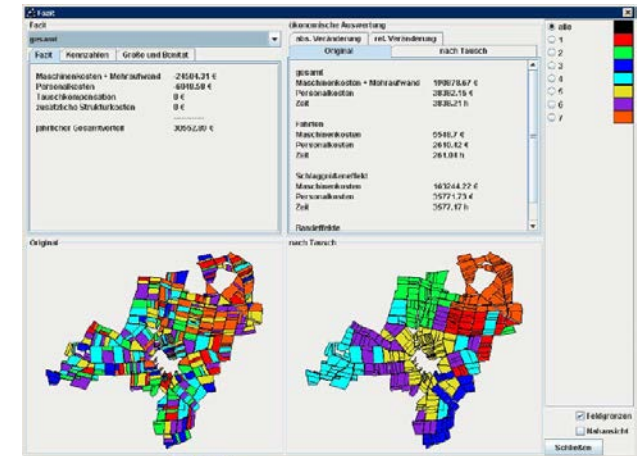

Economical Analysis

free demo version available!

agrichange@galor.de