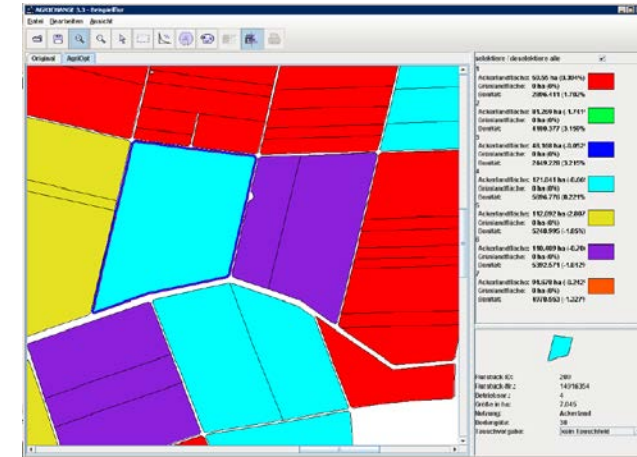

AgriChange & AgriOpt

- ✓ Easy to use
- ✓ Start within minutes
- ✓ Considers
 - farm sizes
 - quality of soil
 - EU subsidies
 - other constraints

Original farmland distribution

drag & drop
pre- and post-optimization